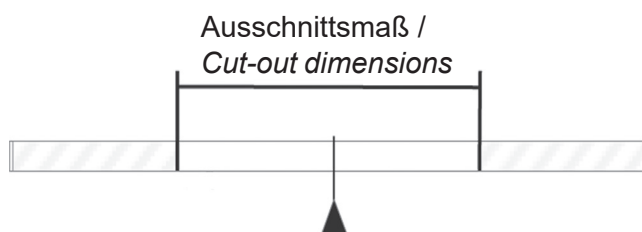

Artikel Nr. / Article No.: 565192 / 565261

Deckeneinbauleuchte, COB 68 Mood IP65 + Lesath /
Built in ceiling lamp COB 68 Mood IP65 + Lesath

Achtung! Für diese Arbeiten müssen Sie die Spannungsversorgung trennen.
Attention! For this work you must turn off the power supply.

1. Vorbereitung / Preparation